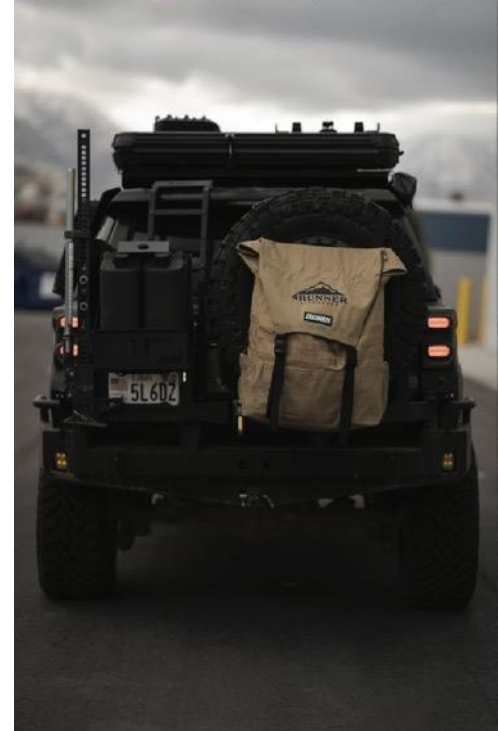

LATCH OPEN TEST

- After duration of leak test, open dial/latch
- Ensure it doesn't stay closed.

THERMAL TEST (STARBUCKS)

- Pre-heat units, fill with correct temperature water, track change over duration 5 hours.

COLD WATER RETENTION

- Water starts at 2 degrees, track change by time until room temperature is achieved (20 degrees)

DROP TESTS

- Drop on wood floor from 3 heights (bottom down, top down, side down).
- Video test/photograph results (30cm/60cm/90cm)

SALT SPRAY TEST

- ASTM B117 or ASTM F2832 all metal components: screws/nuts/spring/tumbler
- We can have no corrosion/rust on these components

DISHWASHER TEST

- Include all 5 components, 5 dishwasher cycles

ADHESION TEST

- Test powder coating/logo adhesion

TENSILE STRENGTH TEST (LANYARD)

- Must not break before reaching 5x the weight of tumbler filled with water for 5 min duration

SHAKE/TRANSPORTATION TEST

- Packaging, Inner & Master Cartons

CARRY/PORTABILITY

- Test in a variety of real-world scenarios: bag pockets, vehicle cupholders, bike bottle holders, Nespresso, etc. (Observe & document)

DRINKING EXPERIENCE

- Drinking while: Standard/Walking/Driving/Biking
- Drinking with: Variety of hat profiles/Glasses (Observe & document)

EXTREME CONSUMER SCENARIOS

- Shake Test (Carbonated beverage & extreme boil)
- Offroad *Need user partner