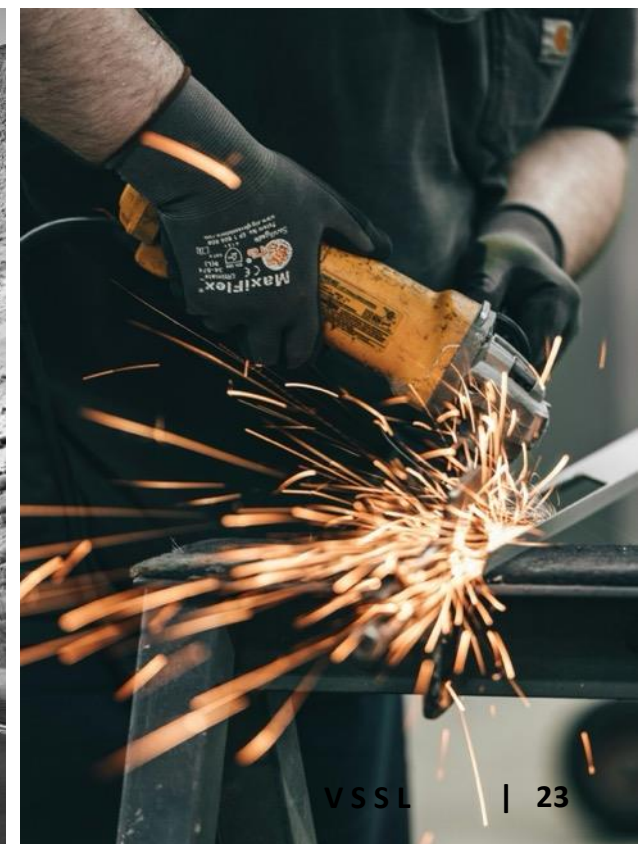

CAMPAIGN OBJECTIVE

- Position Rift as the everyday essential for on-the-go coffee and hydration
- Reinforce rugged durability and leakproof performance
- Build community around real-world usage: #CarryConfidence

WHO CARRIES CONFIDENCE?

- Overlanders & truck campers
- Trail-bound explorers & field pros
- Tradesman
- Coffee-first commuters
- Everyman EDC enthusiasts