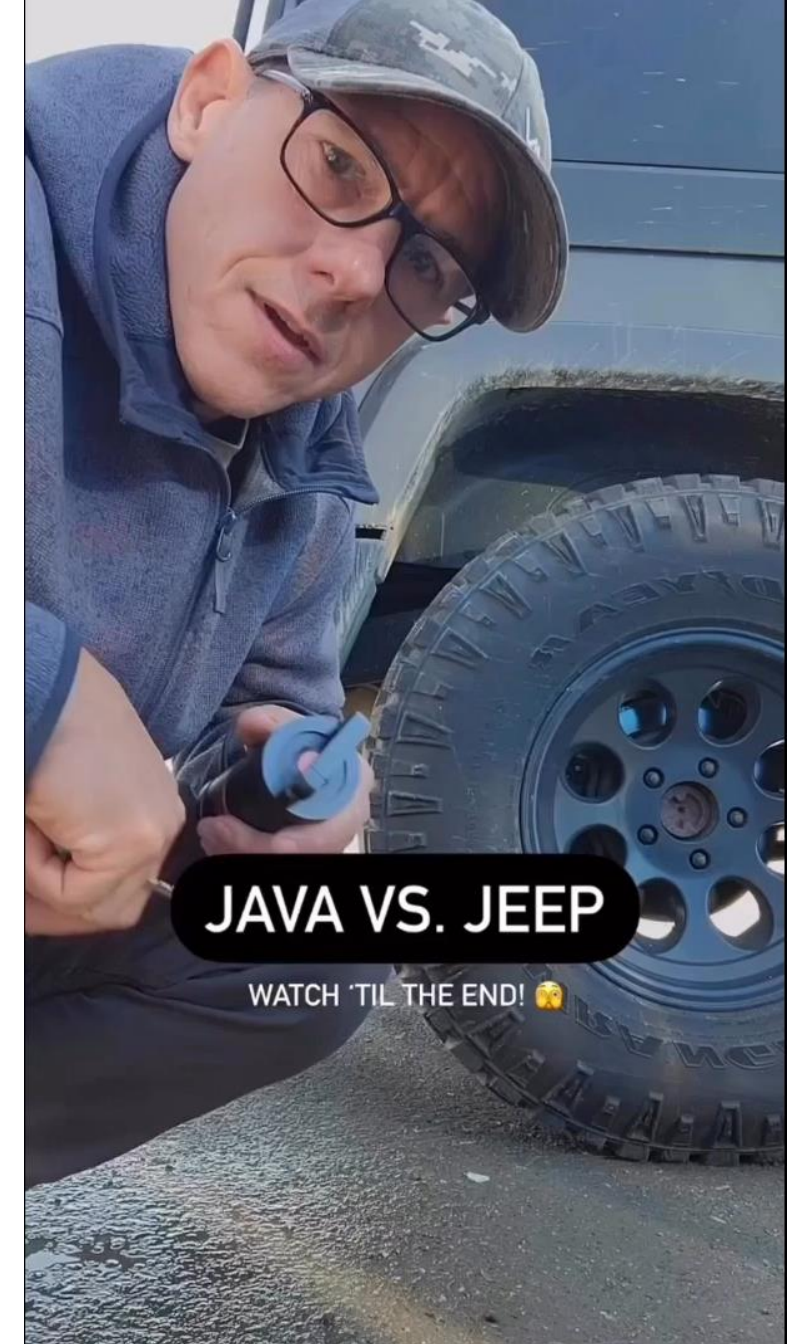

JAVA VS. JEEP

WATCH 'TIL THE END! 🤝