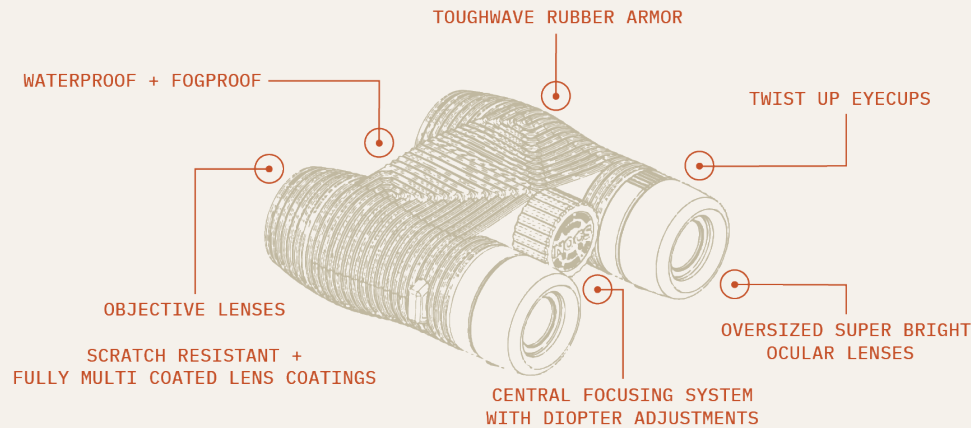

4. Pick a Color *Yes! Optics come in colors*

Make it yours.

Binocular Anatomy

The objective lens gathers and inverts light, which is then re-inverted by the prisms and magnified by the ocular lens for viewing. The focus wheel adjusts an internal lens to ensure clear focus, and the diopter adjustment compensates for disparities between the left and right eye, ensuring optimal viewing for both. Eyecups twist out.