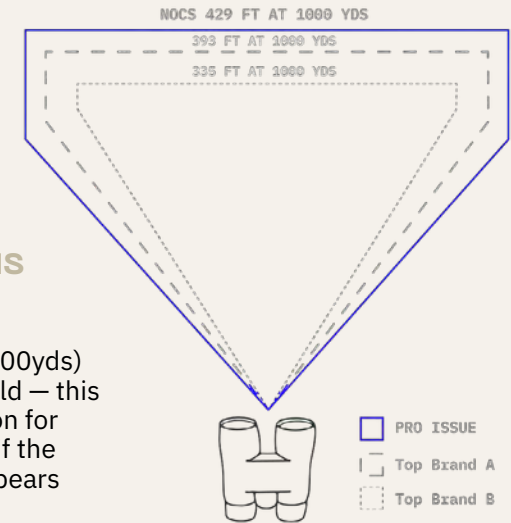

Standard Issue 8x25

BEST FOR KIDS

GEARJUNKIE

Field Tube 8x32

BEST MONOCULAR

BEST FIELD OF VIEW IN THE INDUSTRY

WIDEN YOUR HORIZONS

Ultra wide field of view

A 429 foot field of view (8x@1000yds) with no distortion across the field – this is a new level of peripheral vision for a binocular in this class. It’s as if the binocular housing simply disappears from sight while in use.