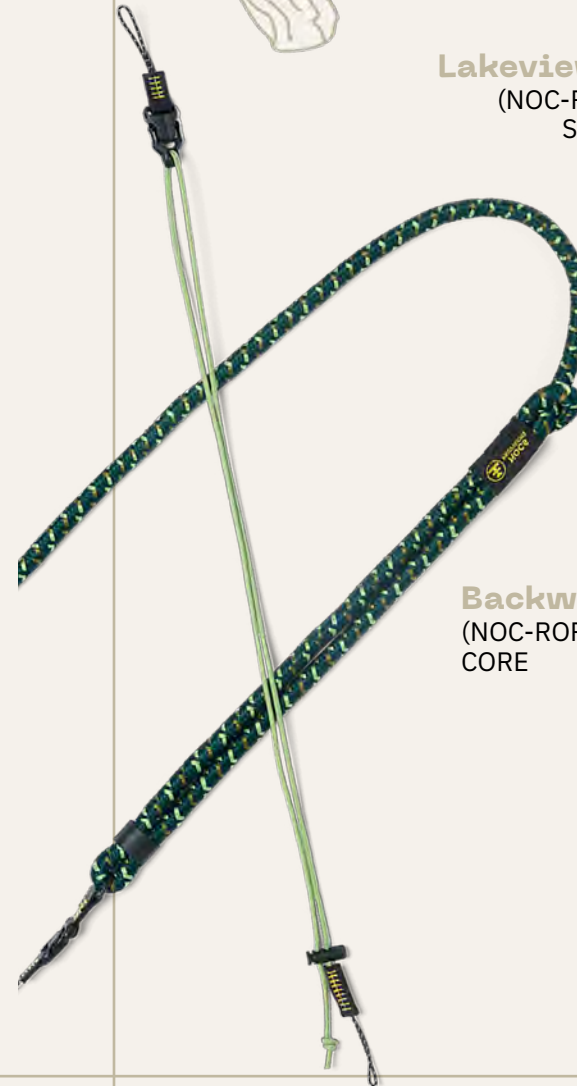

Cosmic
(NOC-SP2-CSM)
LIMITED

Flora
(NOC-SP2-FLR)
CORE

Midnight
(NOC-SP2-MID)
SEASONAL

Thicket
(NOC-SP2-TKT)
SEASONAL

NocLoc Approach

Neck Strap

Built for movement, the NocLoc Approach Neck Strap is a lightweight rope strap designed for active days when your binoculars or camera need to stay secure and out of the way. Featuring an integrated cross-body stabilizer strap, it keeps your optics close to your chest while hiking, biking, or scrambling—reducing bounce without limiting access. When it's time to glass, the stabilizer strap quickly detaches, letting your binoculars move freely for comfortable use.

Core Features

-  **NocLoc Quick Connect**
Quick to attach, quick to release, the included NocLoc clips make for easy attachment to binoculars, cameras, and NocLoc-ready pouches.
-  **Adjustable G-clips**
Allow you to get the right length.
-  **Made from durable and strong 8mm woven rope**
With multiple layers of stitching ensures this strap can support your gear.
-  **Integrated Cross-Body Stabilizer Strap**
Keeps binoculars tight to your body during movement, preventing bounce while hiking, biking, or exploring.
-  **“No-Matter-What” Lifetime Warranty™**
Encourages you to get out there and roam with confidence!

Lakeview Blue
(NOC-ROP-LVW)
SEASONAL

Backwoods Green
(NOC-ROP-BKW)
CORE

NocLoc Approach

Wrist Loop

Comfortable enough to carry everywhere, with enough flair to actually want to. This stylish 8 mm rope strap makes the perfect complement to your Nocs binoculars, film camera, or anything else that belongs around your wrist for that matter.

Core Features

-  **NocLoc Quick Connect**
Quick to attach, quick to release, the included NocLoc clips make for easy attachment to binoculars, cameras, and NocLoc-ready pouches.
-  **Made from durable and strong 8mm woven rope**
With multiple layers of stitching ensures this strap can support your gear.
-  **“No-Matter-What” Lifetime Warranty™**
Encourages you to get out there and roam with confidence!