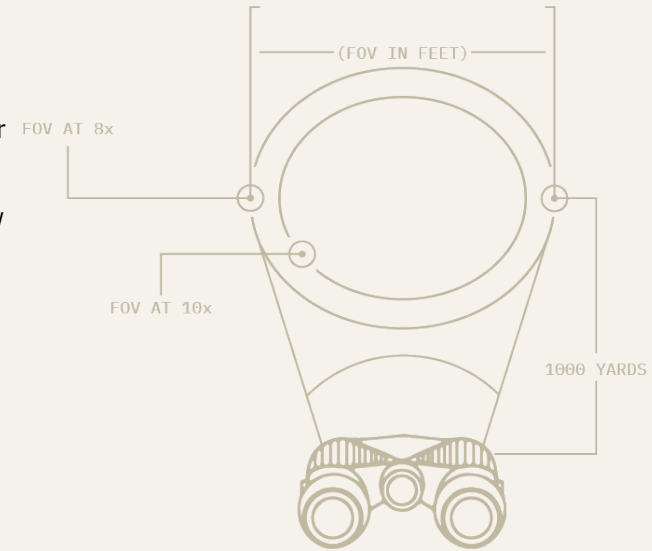

Binocular Anatomy

Field of view (FOV) refers to the extent of the observable area or space you can see through optics, typically measured in degrees. A wider field of view allows you to see more of your surroundings, while a narrower field of view restricts your vision to a smaller area. Optics with a wide field of view offer several advantages.

They enable you to locate your subject more easily, track moving targets more effectively, and are less likely to amplify any shaking or movement from the user, resulting in a more stable viewing experience. Despite the added magnification, the Pro Issue 10x42 has a wide field of view.